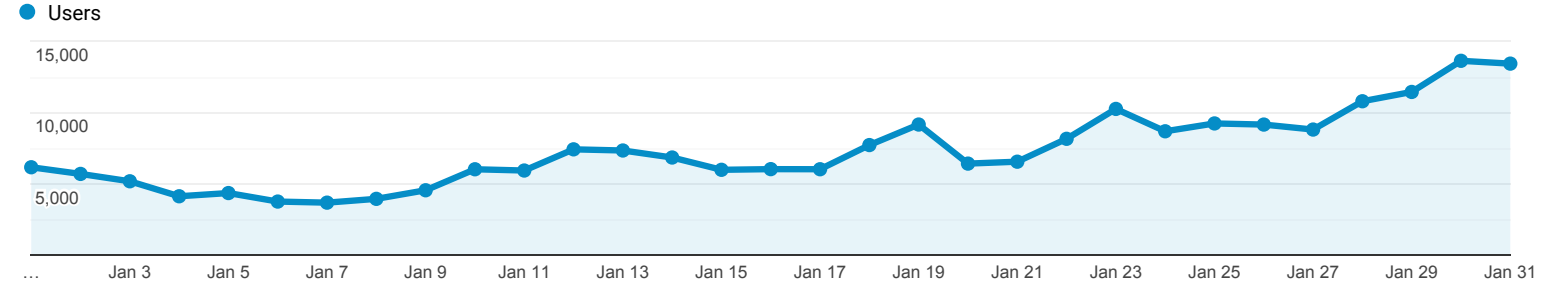

Audience Overview

All Users
100.00% Users

Jan 1, 2020 - Jan 31, 2020

Overview