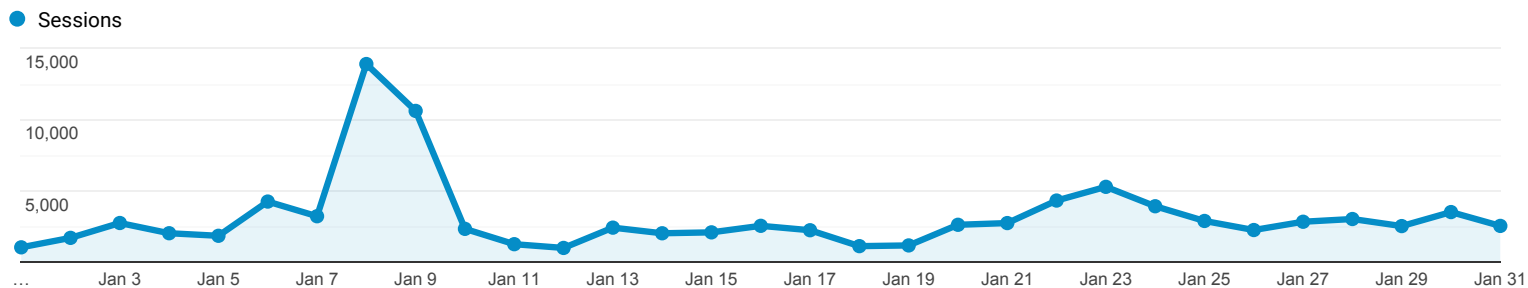

Audience Overview

Jan 1, 2020 - Jan 31, 2020

All Users
100.00% Sessions

Overview

Returning Visitor New Visitor