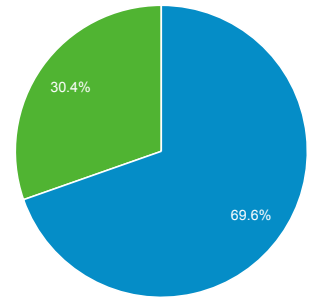

### Audience Overview

**All Users**  
100.00% Sessions

Jan 1, 2020 - Jan 31, 2020

**Overview**

Sessions  
**508,509**

Users  
**195,102**

Pageviews  
**2,351,535**

Pages / Session  
**4.62**

Avg. Session Duration  
**00:09:04**

Bounce Rate  
**50.85%**

% New Sessions  
**30.32%**

■ Returning Visitor ■ New Visitor

| Language  | Sessions | % Sessions |
|-----------|----------|------------|
| 1. en-us  | 213,613  | 42.01%     |
| 2. en-gb  | 123,756  | 24.34%     |
| 3. el-gr  | 89,555   | 17.61%     |
| 4. el     | 28,170   | 5.54%      |
| 5. el-cy  | 27,662   | 5.44%      |
| 6. en-cy  | 8,448    | 1.66%      |
| 7. en     | 2,125    | 0.42%      |
| 8. en-au  | 2,114    | 0.42%      |
| 9. de-de  | 1,235    | 0.24%      |
| 10. fr-fr | 1,125    | 0.22%      |