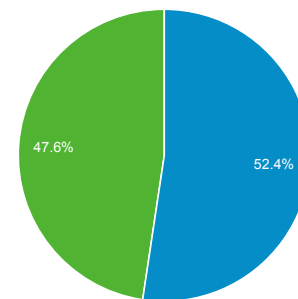

Language	Sessions	% Sessions
1. en-gb	49,403	50.28%
2. en-us	33,513	34.11%
3. en-cy	1,723	1.75%
4. ru-ru	1,263	1.29%
5. tr-tr	1,117	1.14%
6. en-ph	1,047	1.07%
7. el-gr	915	0.93%
8. en-au	860	0.88%
9. en-ca	685	0.70%
10. de-de	673	0.68%