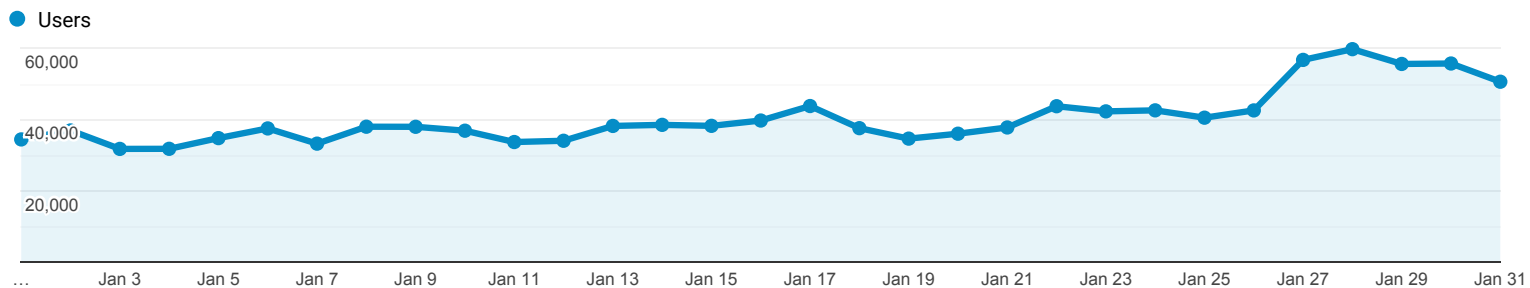

Audience Overview

Jan 1, 2020 - Jan 31, 2020

All Users
100.00% Users

Overview