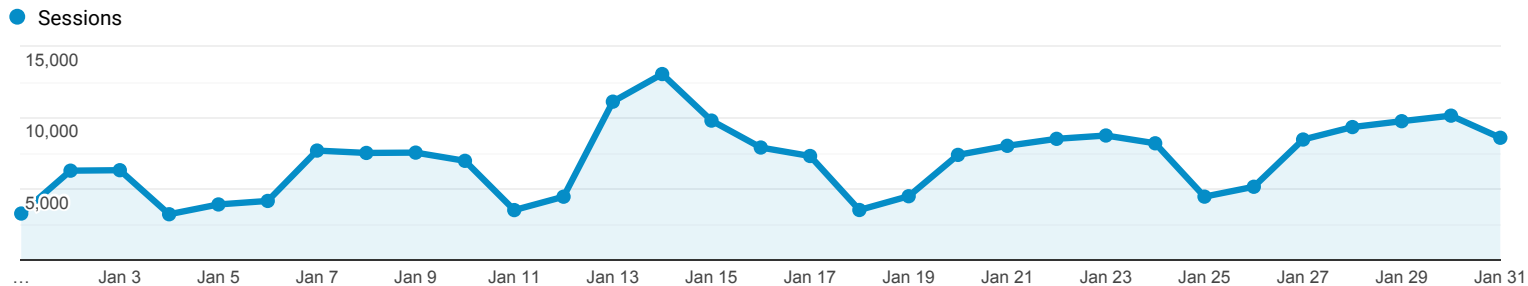

## Audience Overview

All Users  
100.00% Users

Jan 1, 2020 - Jan 31, 2020

### Overview

Users  
**19,968**

New Users  
**16,543**

Sessions  
**31,484**

Number of Sessions per User  
**1.58**

Pageviews  
**99,206**

Pages / Session  
**3.15**

Avg. Session Duration  
**00:02:09**

## Audience Overview

All Users  
100.00% Sessions

Jan 1, 2020 - Jan 31, 2020

### Overview

Sessions  
**218,695**

Users  
**75,382**

Pageviews  
**1,066,394**

Pages / Session  
**4.88**

Avg. Session Duration  
**00:10:11**

Bounce Rate  
**62.80%**

% New Sessions  
**26.83%**