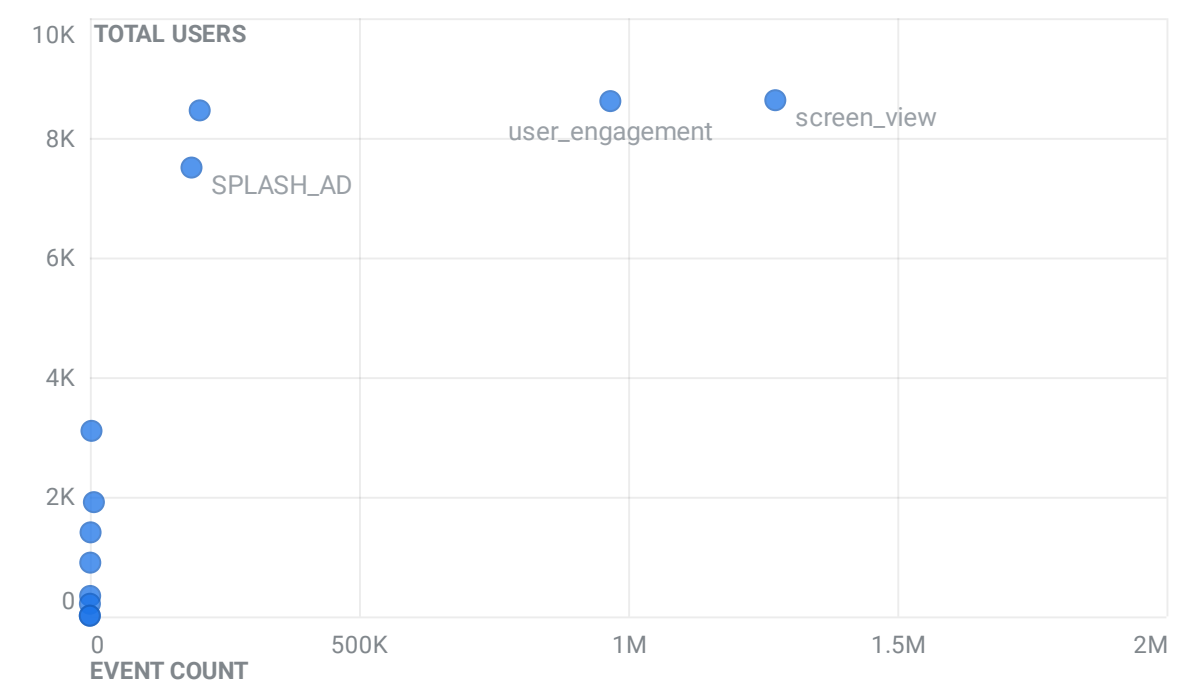

Event count and Total users by Event name

Search... Rows per page: 10 Go to: 1 1-10 of 13

Event name	Event count	Total users	New users	Event count per user	Total revenue
Totals	2,647,569 100% of total	8,763 100% of total	901 100% of total	307.357 Avg 0%	$132.81 100% of total
1 screen_view	1,273,461	8,629	0	147.579	$0.00
2 user_engagement	967,001	8,614	0	112.259	$0.00
3 session_start	204,171	8,459	0	24.137	$0.00
4 SPLASH_AD	188,921	7,503	0	25.179	$0.00
5 SWIPE_AD	7,621	1,910	0	3.99	$0.00
6 app_update	3,135	3,102	0	1.011	$0.00
7 os_update	1,432	1,405	0	1.019	$0.00
8 first_open	901	899	901	1.002	$0.00
9 app_exception	674	342	0	1.971	$0.00
10 app_remove	212	212	0	1	$0.00