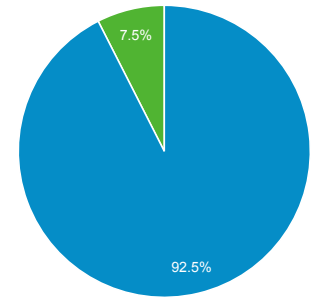

Language	Sessions	% Sessions
1. el-gr	763,704	30.20%
2. en-us	704,310	27.85%
3. en-gb	452,753	17.90%
4. el	282,732	11.18%
5. el-cy	221,935	8.78%
6. en-cy	61,224	2.42%
7. en	11,399	0.45%
8. el-gb	6,413	0.25%
9. en-gr	4,139	0.16%
10. en-au	3,683	0.15%