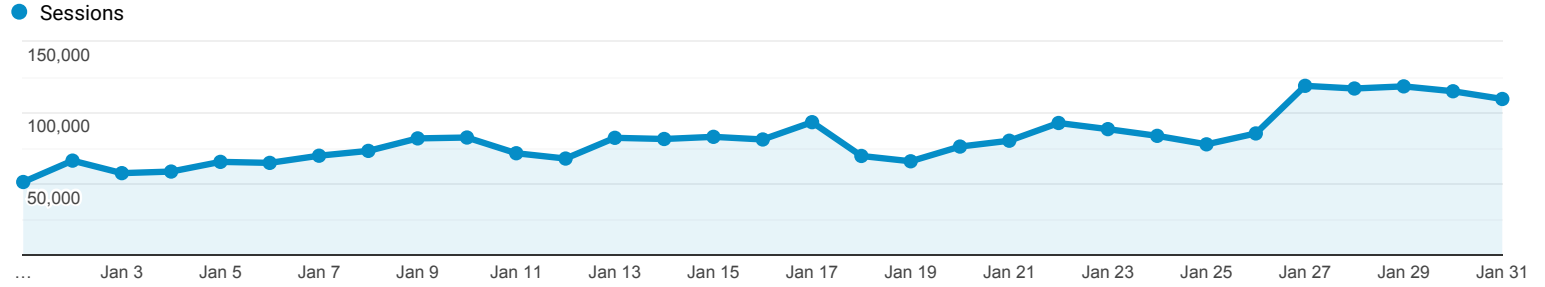

Audience Overview

All Users
100.00% Sessions

Jan 1, 2020 - Jan 31, 2020

Overview

Returning Visitor (Blue) New Visitor (Green)