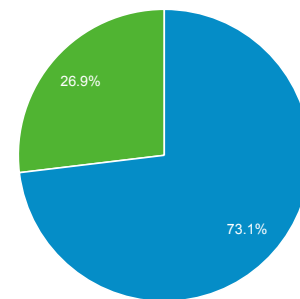

## Audience Overview

All Users  
100.00% Sessions

Jan 1, 2020 - Jan 31, 2020

### Overview

Sessions  
**218,695**

Users  
**75,382**

Pageviews  
**1,066,394**

Pages / Session  
**4.88**

Avg. Session Duration  
**00:10:11**

Bounce Rate  
**62.80%**

% New Sessions  
**26.83%**

Returning Visitor (Blue) | New Visitor (Green)

| Language  | Sessions | % Sessions |
|-----------|----------|------------|
| 1. en-us  | 118,869  | 54.35%     |
| 2. el-gr  | 43,057   | 19.69%     |
| 3. en-gb  | 34,704   | 15.87%     |
| 4. el-cy  | 7,794    | 3.56%      |
| 5. el     | 7,314    | 3.34%      |
| 6. en     | 1,518    | 0.69%      |
| 7. en-cy  | 1,398    | 0.64%      |
| 8. en-au  | 641      | 0.29%      |
| 9. de-de  | 465      | 0.21%      |
| 10. fr-fr | 403      | 0.18%      |