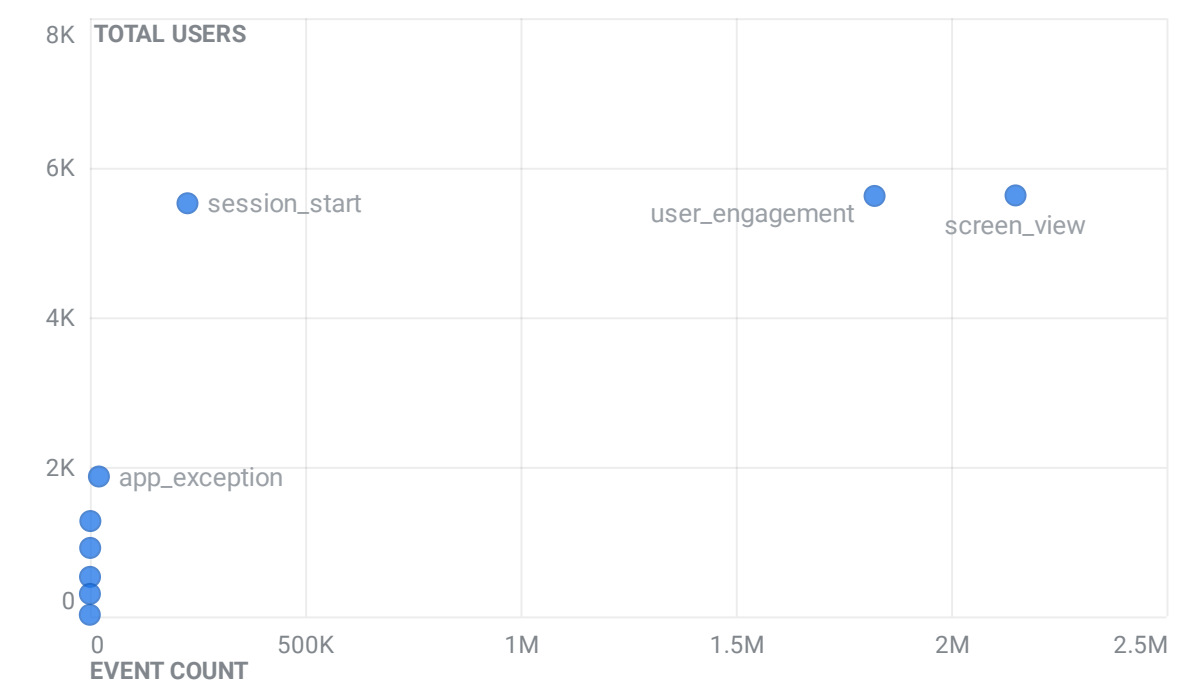

Event count and Total users by Event name

Search... Rows per page: 10 1-10 of 10

Event name	Event count	Total users	New users	Event count per user	Total revenue
Totals	4,223,001 100% of total	5,774 100% of total	921 100% of total	751.023 Avg 0%	$0.00
1 screen_view	2,149,598	5,630	0	381.811	$0.00
2 user_engagement	1,822,299	5,623	0	324.079	$0.00
3 session_start	226,831	5,525	0	41.055	$0.00
4 app_exception	21,167	1,871	0	11.313	$0.00
5 app_update	1,316	1,275	0	1.032	$0.00
6 first_open	921	916	921	1.005	$0.00
7 os_update	539	529	0	1.019	$0.00
8 app_remove	301	301	0	1	$0.00
9 app_clear_data	29	22	0	1.318	$0.00
10 (not set)	0	2,211	0	0	$0.00