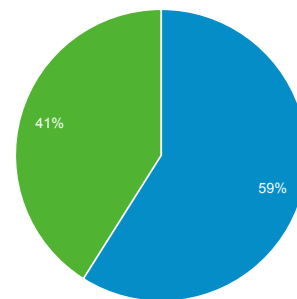

Users 441,145	New Users 298,263	Sessions 2,040,413
Number of Sessions per User 4.63	Pageviews 7,357,594	Pages / Session 3.61
Avg. Session Duration 00:05:44	Bounce Rate 42.30%	

■ New Visitor ■ Returning Visitor