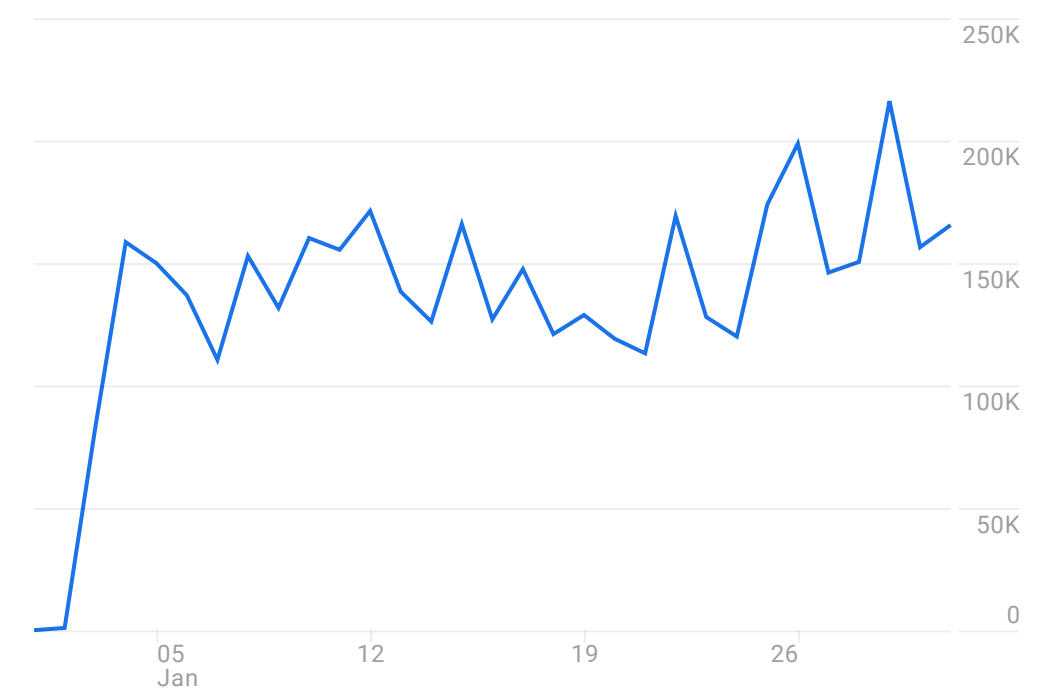

Events

Custom Jan 1 - Jan 31, 2020

All Users Add comparison

Event count by Event name over time