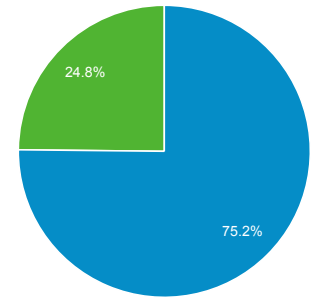

Users
19,968

New Users
16,543

Sessions
31,484

Number of Sessions per User
1.58

Pageviews
99,206

Pages / Session
3.15

Avg. Session Duration
00:02:09

Bounce Rate
68.01%

■ New Visitor ■ Returning Visitor