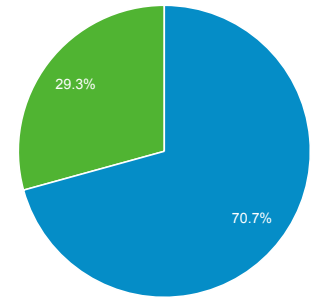

## Audience Overview

All Users  
100.00% Users

Jan 1, 2020 - Jan 31, 2020

### Overview

Users  
**133,757**

New Users  
**109,248**

Sessions  
**286,304**

Number of Sessions per User  
**2.14**

Pageviews  
**680,877**

Pages / Session  
**2.38**

Avg. Session Duration  
**00:03:27**

Bounce Rate  
**68.34%**

■ New Visitor ■ Returning Visitor

| Language  | Users  | % Users |
|-----------|--------|---------|
| 1. el-gr  | 48,459 | 36.02%  |
| 2. en-us  | 37,568 | 27.93%  |
| 3. en-gb  | 16,665 | 12.39%  |
| 4. el-cy  | 13,220 | 9.83%   |
| 5. el     | 13,065 | 9.71%   |
| 6. en-cy  | 2,638  | 1.96%   |
| 7. de-de  | 393    | 0.29%   |
| 8. el-gb  | 375    | 0.28%   |
| 9. en     | 317    | 0.24%   |
| 10. en-au | 225    | 0.17%   |