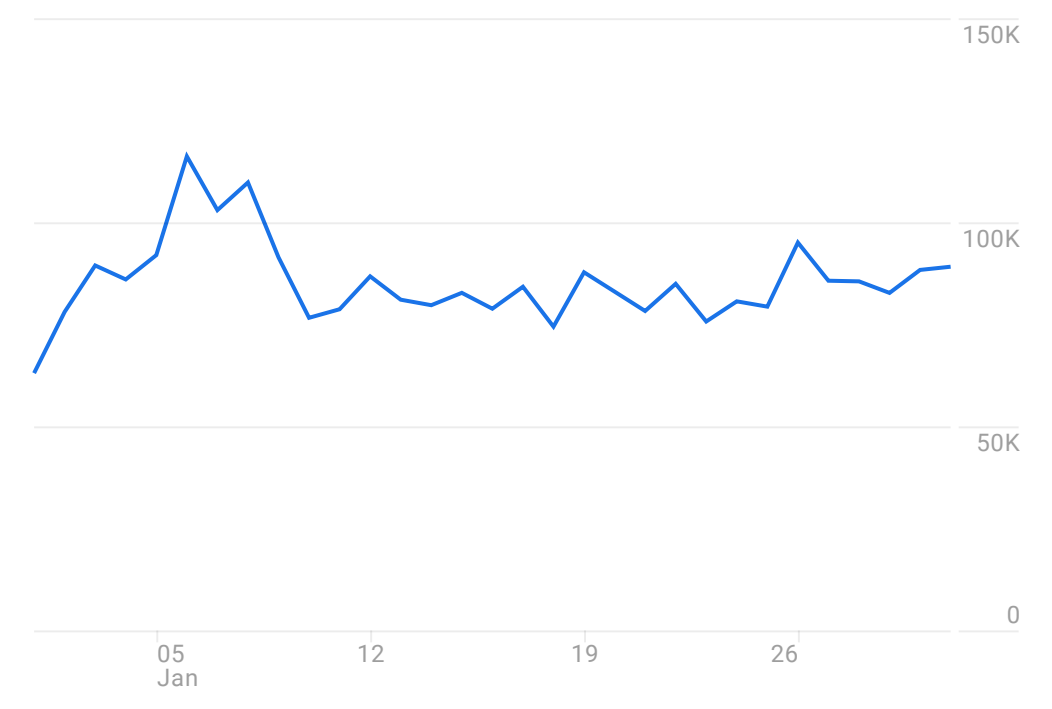

Events

Custom Jan 1 - Jan 31, 2020

All Users Add comparison

Event count by Event name over time